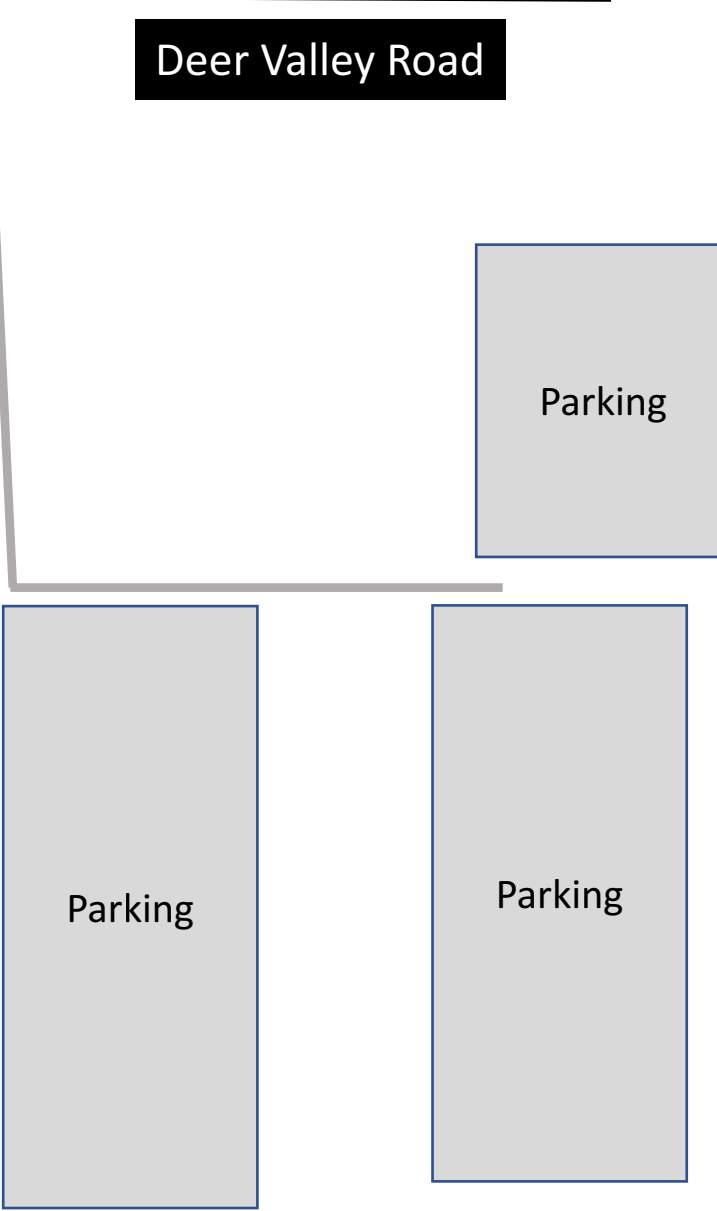

Reach 11 Sports Complex

Entrance

Entrance

Deer Valley Road

Cave Creek Road

-  Restroom
-  Site Manager / Check-in