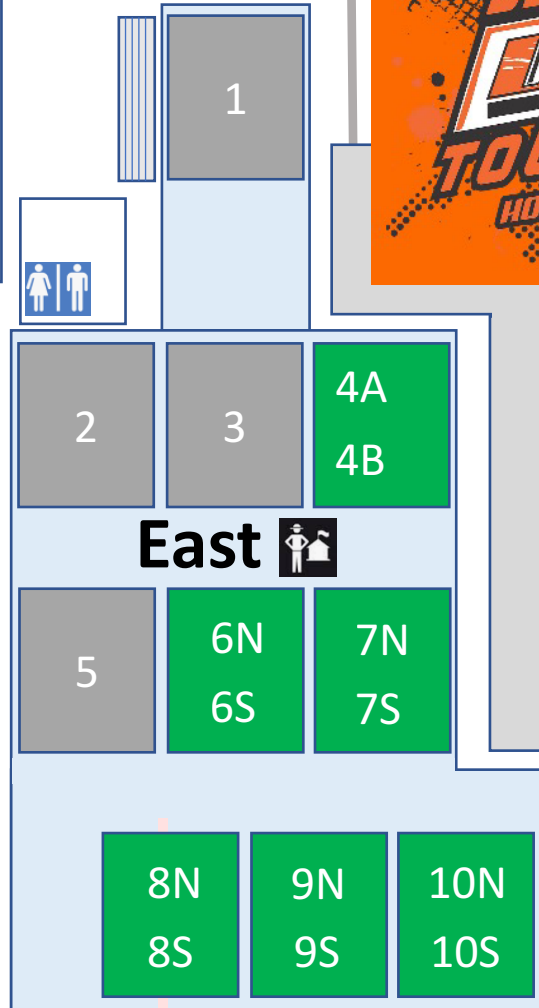

Reach 11 Sports Complex

Entrance

Entrance

Deer Valley Road

Cave Creek Road

-  Restroom
-  Site Manager / Check-in