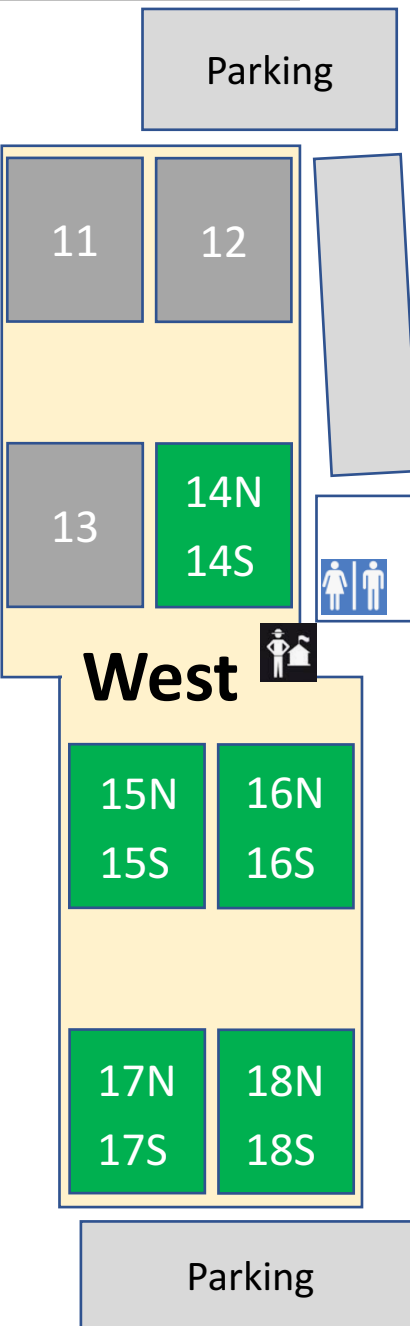

Reach 11 Sports Complex

Entrance

Entrance

Deer Valley Road

Cave Creek Road

-  Restroom
-  Site Manager / Check-in